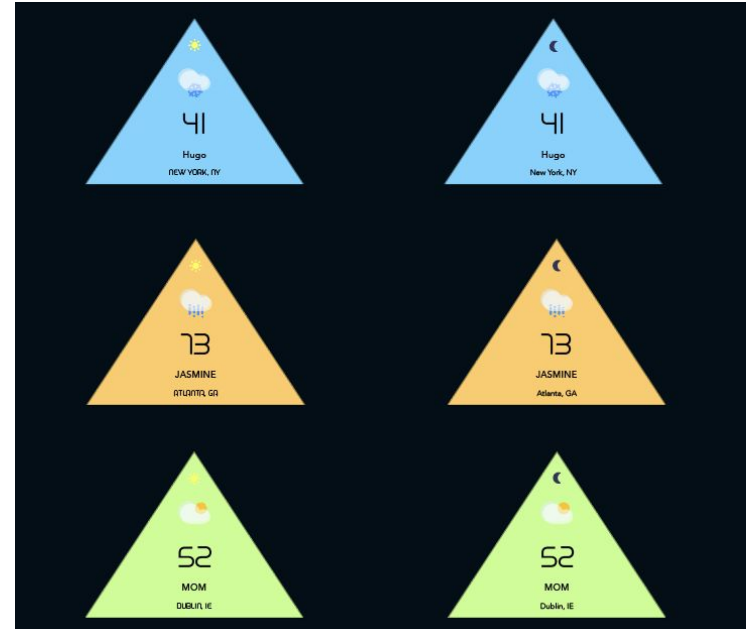

STRATA

STRATA

STRATA

STRATA

STRATA

UI DESIGN

Strata / vertical 5-icon layout **KILLED**

UI DESIGN

Strata / single icon layout **KILLED**

UI DESIGN

Strata / horizontal four-icon layout

ADVERTISING

92 67 ATL NYC

STRATA
Your everyday weather

STRATA

☾ 92 ☀️ 67 💧 ATL ❄️ NYC