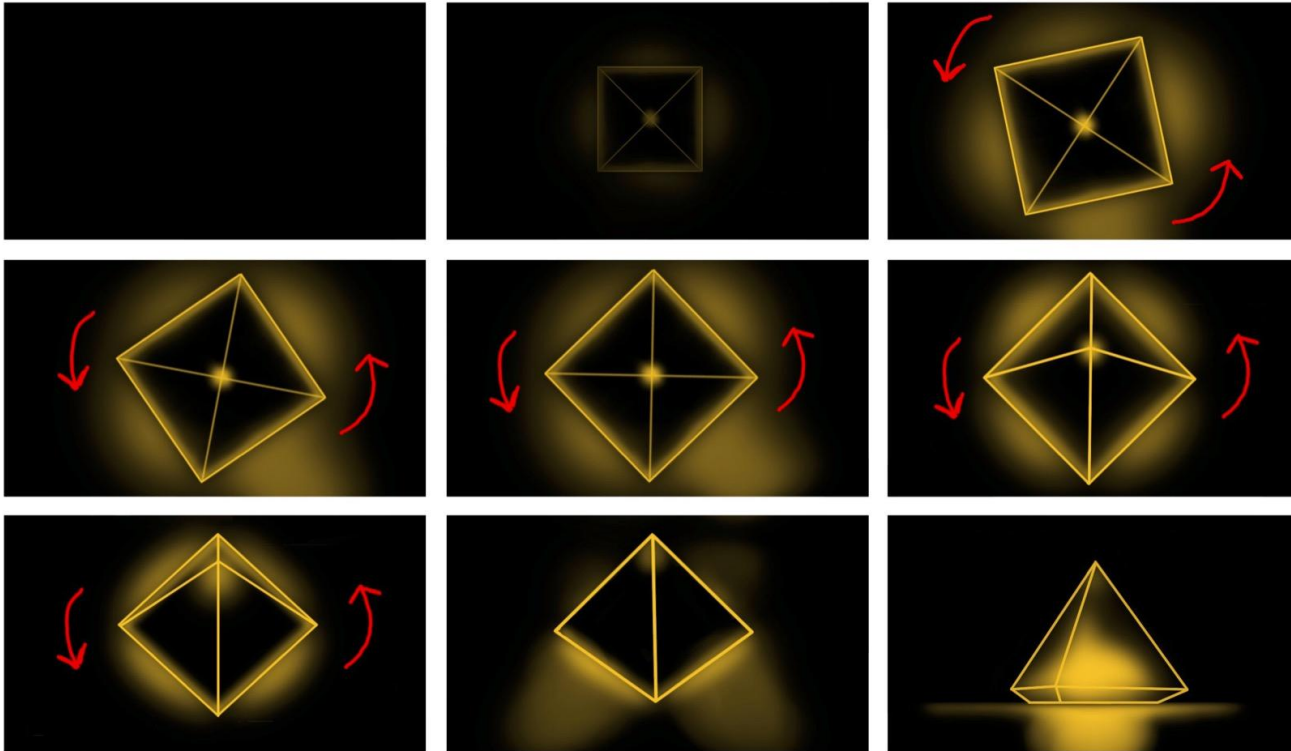

STORYBOARD