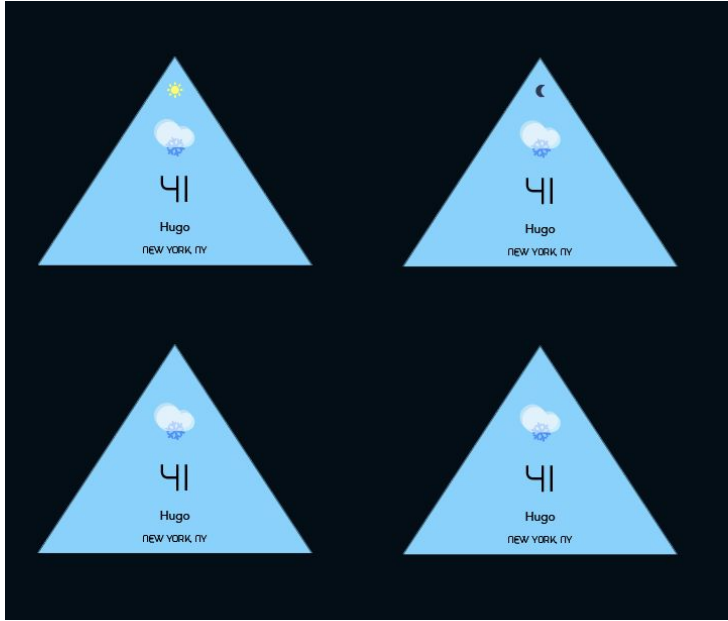

STRATA

STRATA

STRATA

STRATA

STRATA

UI DESIGN

Strata / vertical 5-icon layout **KILLED**

UI DESIGN

Strata / single icon layout **KILLED**

UI DESIGN

Strata / horizontal four-icon layout

ADVERTISING

92 67 ATL NYC

STRATA
Your everyday weather

STRATA

☾ 92 ☀️ 67 💧 ATL ❄️ NYC