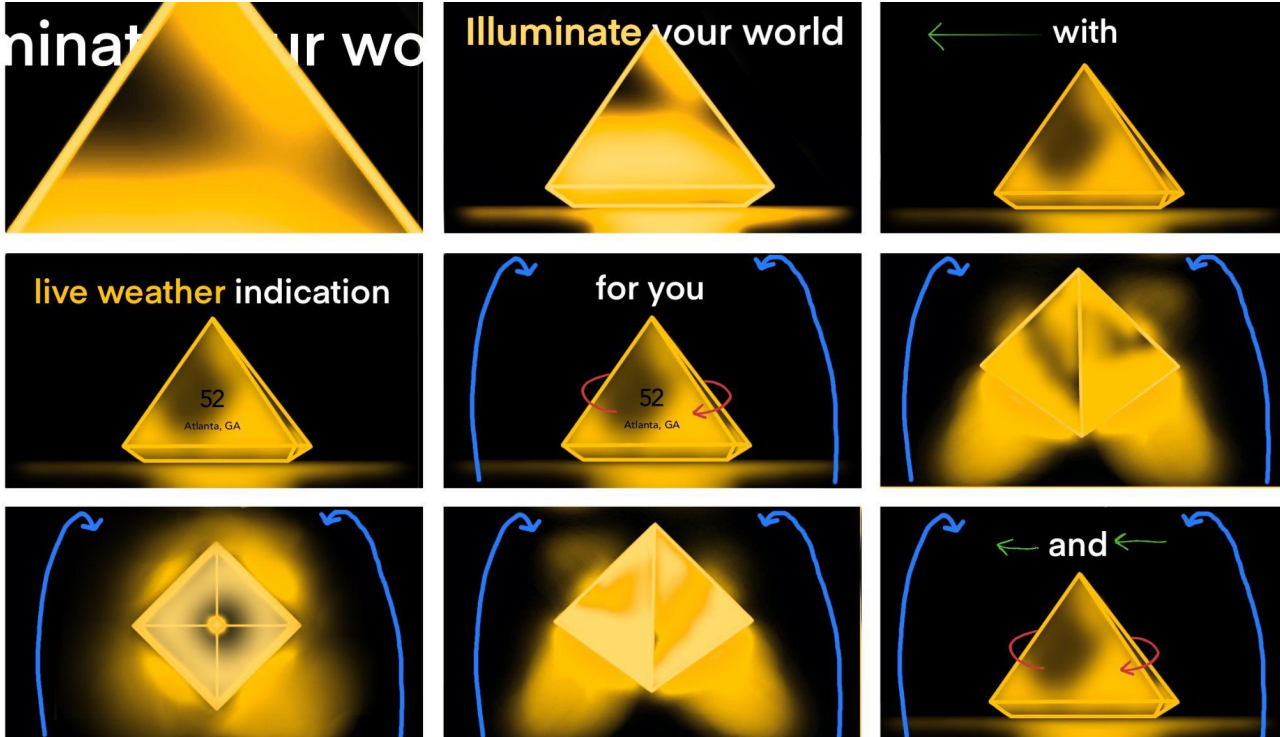

STORYBOARD