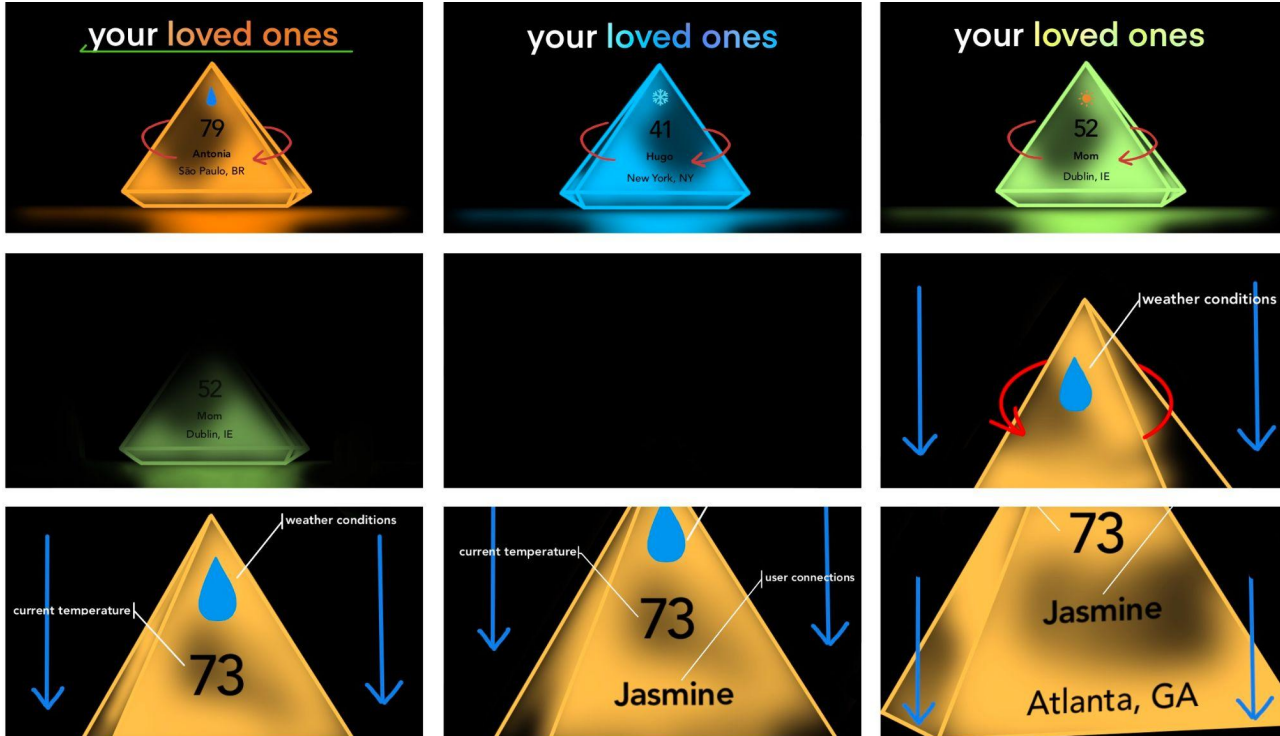

STORYBOARD