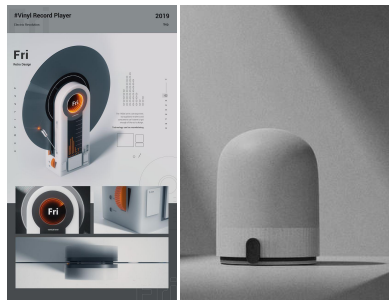

CONCEPT/DIRECTION

DARK / GLOWING / CLEAN

Inspired by lux product design, this concept aims to fully realize Strata in 3D, communicating the product's capabilities in all its beauty while still illustrating the key point of Strata: connection.

A combination of both close-up visuals of the product highlighting its features and cinematic views of Strata in multiples illustrates the interaction between the products – and in turn, the interaction between humans.

PART 01 Product Feature Highlights

Detailed features of the Strata are shown from multiple angles in 3D, with 2D motion and descriptions for specific highlights. The environment is a very dark, formless environment to bring emphasis to the illumination of the product.

PART 02 Product Connection

Transitioning from a single Strata to a plethora of them, the point of connection is illustrated through an environment of Strata interacting with each other. Soft and colorful lighting bleeds into the environment, providing a comfortable, soothing tone for the final half.

PART 01 Product Feature